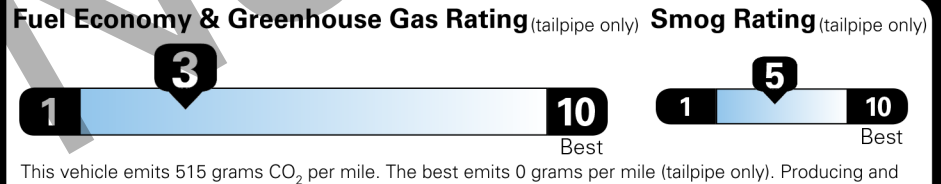

Actual results will vary for many reasons, including driving conditions and how you drive and maintain your vehicle. The average new vehicle gets 27 MPG and costs $6,500 to fuel over 5 years. Cost estimates are based on 15,000 miles per year at $2.35 per gallon. MPGe is miles per gasoline gallon equivalent. Vehicle emissions are a significant cause of climate change and smog.

fuel economy.gov
Calculate personalized estimates and compare vehicles

The New Vehicle Limited Warranty provides 3-year/36,000-mile basic coverage, 5-year/60,000-mile powertrain coverage, plus 5-year/unlimited mile corrosion perforation coverage. See Warranty and Maintenance Guide for details. An extended service contract may be available for the vehicle. Ask dealer for details. Manufacturer's suggested retail price includes manufacturer's recommended pre-delivery service. Gasoline license and title fees, applicable federal, state and local taxes and dealer and distributor installed options and accessories are not included in the manufacturer's suggested retail price

ToyotaCare, which covers normal factory scheduled maintenance for two years or 25,000 miles, whichever occurs first, is included as part of the sales price of the vehicle for qualifying buyers. See participating dealer for eligibility and coverage details.

DELIVERY, PROCESSING AND HANDLING FEE 1,175.00

TOTAL $ 53,295.00

~ ~ ~ 36 Month/36,000 Mile Limited Warranty ~ ~ ~
On All Southeast Toyota Distributors, LLC, Installed Options
For Inquires, Call 1-800-301-6859

TOTAL DISTRIBUTOR'S INSTALLED OPTIONS $ 2,255.00
DESTINATION FUEL SURCHARGE 0.00

TOTAL $ 55,550.00

DELIVERED BY TRUCK TO: 01061

LIMBAUGH TOYOTA
2200 AVENUE T
BIRMINGHAM, AL 35218

U005