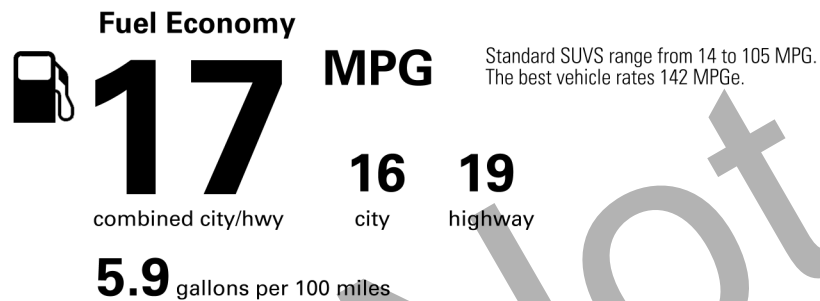

MANUFACTURER'S SUGGESTED RETAIL PRICE

\$ 52,120.00

FE 50 State Emissions

0.00

SOUTHEAST TOYOTA DISTRIBUTORS, LLC

TOTAL FROM MANUFACTURER'S LABEL \$ 53,295.00
 DISTRIBUTOR'S INSTALLED OPTIONS

XY900	TOYOGUARD Platinum	699.00
	Includes: 2 Oil and Filter Changes at any Toyota Dealer Four Tire Rotations Roadside and Rental Car Assistance Exterior Paint Sealant and Interior Protector	
XF210	Paint Protection Film: Hood & Door Package	618.00
	Includes Coverage on: Hood Door Cups Door Edges Mirror Backs (if applicable)	
JB100	Black Emblem Overlays	229.00
LU100	LED Interior Light Upgrade	199.00
MT200	All Weather Cargo Mat	199.00
CP200	Front Dual USB Power Port Charger	129.00
	Convenient charging access for front seats Innovative smart USB connector, either way is up Two fast charging 2.4A power ports Maximum power for latest tablets and smartphones Blue LED power status light	
BM100	Ball Mount w/Trailer Ball	109.00
CY200	Phone Cable & Charge Package	73.00
	Contents: 1-Dual Smart USB Car Charger - 2.4A each port 1-Apple Lightning to USB Cable - 3' Red 1-Apple Lightning to USB Cable - 6' Red 1-USB-C to USB-A Cable - 3' Red	
FP401	Southeast Toyota Distributor	0.00
	Includes: Certified Technician 46 Point Quality Inspection	

EPA DOT Fuel Economy and Environment

Gasoline Vehicle

You spend \$3,750 more in fuel costs over 5 years compared to the average new vehicle.

Annual fuel COST \$2,050

Actual results will vary for many reasons, including driving conditions and how you drive and maintain your vehicle. The average new vehicle gets 27 MPG and costs \$6,500 to fuel over 5 years. Cost estimates are based on 15,000 miles per year at \$2.35 per gallon. MPGe is miles per gasoline gallon equivalent. Vehicle emissions are a significant cause of climate change and smog.