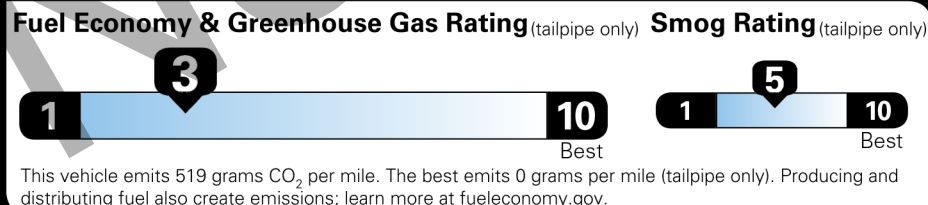

You spend $3,750 more in fuel costs over 5 years compared to the average new vehicle.

Annual fuel COST $2,050