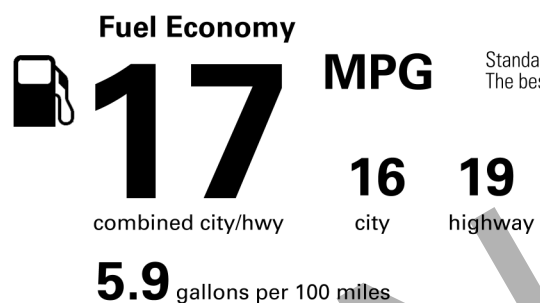

MANUFACTURER'S SUGGESTED RETAIL PRICE

\$ 48,925.00

- OPTIONAL EQUIPMENT**
- FE 50 State Emissions 0.00
 - PC Special Color 425.00
 - QC Keep It Wild Savings -1,000.00

SOUTHEAST TOYOTA DISTRIBUTORS, LLC

TOTAL FROM MANUFACTURER'S LABEL \$ 49,525.00

EPA DOT Fuel Economy and Environment

Gasoline Vehicle

You spend \$3,750 more in fuel costs over 5 years compared to the average new vehicle.

Annual fuel COST \$2,050

Actual results will vary for many reasons, including driving conditions and how you drive and maintain your vehicle. The average new vehicle gets 27 MPG and costs \$6,500 to fuel over 5 years. Cost estimates are based on 15,000 miles per year at \$2.35 per gallon. MPGe is miles per gasoline gallon equivalent. Vehicle emissions are a significant cause of climate change and smog.