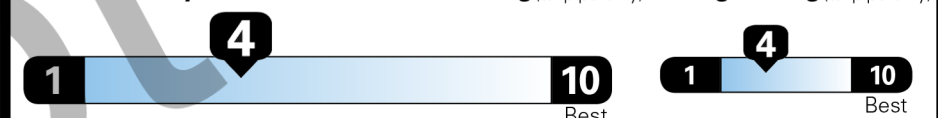

This vehicle emits 462 grams CO₂ per mile. The best emits 0 grams per mile (tailpipe only). Producing and distributing fuel also create emissions; learn more at fuel economy.gov.

Actual results will vary for many reasons, including driving conditions and how you drive and maintain your vehicle. The average new vehicle gets 29 MPG and costs $8,500 to fuel over 5 years. Cost estimates are based on 15,000 miles per year at $3.30 per gallon. MPGe is miles per gasoline gallon equivalent. Vehicle emissions are a significant cause of climate change and smog.

fuel economy.gov
Calculate personalized estimates and compare vehicles

MANUFACTURER'S SUGGESTED RETAIL PRICE[†] $69,120.00

[†]Manufacturer's suggested retail price excludes delivery processing and handling fees, license and title fees, applicable federal, state and local taxes, and dealer and distributor options and accessories.

36 month/36,000-mile limited warranty on all Southeast Toyota Distributors, LLC options, contact your local Toyota dealership for more information.

TOTAL DISTRIBUTOR'S OPTIONS $1,064.00
DELIVERY, PROCESSING AND HANDLING FEE 2,195.00
DESTINATION FUEL SURCHARGE 0.00

TOTAL SUGGESTED RETAIL PRICE $ 72,379.00

DELIVERED BY TRUCK TO: 01061

LIMBAUGH TOYOTA
2200 AVENUE T
BIRMINGHAM, AL 35218

A148