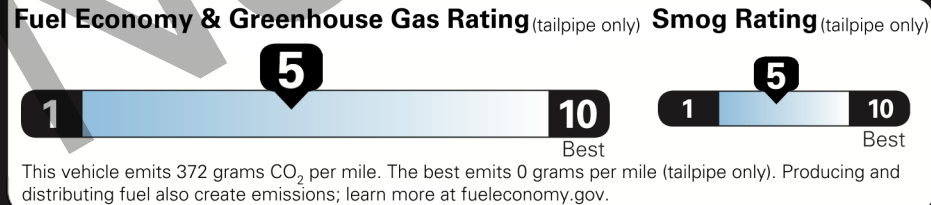

MANUFACTURER'S SUGGESTED RETAIL PRICE $ 40,085.00
OPTIONAL EQUIPMENT 0.00
FE 50 State Emissions

SOUTHEAST TOYOTA DISTRIBUTORS, LLC		TOTAL FROM MANUFACTURER'S LABEL	DISTRIBUTOR'S INSTALLED OPTIONS	$ 41,260.00
XY900	TOYOGUARD Platinum	699.00	Includes: 2 Oil and Filter Changes at any Toyota Dealer Four Tire Rotations Roadside and Rental Car Assistance Exterior Paint Sealant and Interior Protector	
MR202	All Weather Floor Mats with All Weather Cargo Mat	439.00		
PF100	Clear Paint Protection - Door Package	199.00	Includes coverage on: Door Cups Door Edge Guards Rear Bumper	
CY202	Phone Cable & Charge Package	73.00	Contents: 1-Dual Smart USB Car Charger - 2.4A each port 1-Apple Lightning to USB Cable - 3' Red 1-Apple Lightning to USB Cable - 6' Red 1-USB-C to USB-A Cable - 3' Red	
FP401	Southeast Toyota Distributor	0.00	Includes: Certified Technician 46 Point Quality Inspection	

EPA DOT Fuel Economy and Environment

Gasoline Vehicle

Fuel Economy

24 MPG Small SUVs range from 16 to 125 MPG. The best vehicle rates 141 MPGe.

combined city/hwy **21** city **29** highway

4.2 gallons per 100 miles

You spend $1,000 more in fuel costs over 5 years compared to the average new vehicle.

Annual fuel cost $1,700

Actual results will vary for many reasons, including driving conditions and how you drive and maintain your vehicle. The average new vehicle gets 27 MPG and costs $7,500 to fuel over 5 years. Cost estimates are based on 15,000 miles per year at $2.70 per gallon. MPGe is miles per gasoline gallon equivalent. Vehicle emissions are a significant cause of climate change and smog.

fueleconomy.gov
Calculate personalized estimates and compare vehicles

DELIVERY, PROCESSING AND HANDLING FEE	1,175.00
TOTAL	$ 41,260.00

~ ~ ~ 36 Month/36,000 Mile Limited Warranty ~ ~ ~
On All Southeast Toyota Distributors, LLC, Installed Options
For Inquiries, Call 1-800-301-6859

TOTAL DISTRIBUTOR'S INSTALLED OPTIONS	$ 1,410.00
DESTINATION FUEL SURCHARGE	0.00
TOTAL	$ 42,670.00

DELIVERED BY TRUCK TO: 01061

LIMBAUGH TOYOTA
2200 AVENUE T
BIRMINGHAM, AL 35218

B152

The New Vehicle Limited Warranty provides 3-year/36,000-mile basic coverage, 5-year/60,000-mile powertrain coverage, plus 5-year/unlimited mile corrosion perforation coverage. See Warranty and Maintenance Guide for details. An extended service contract may be available for the vehicle. Ask dealer for details. Manufacturer's suggested retail price includes manufacturer's recommended pre-delivery service. Gasoline license and title fees, applicable federal, state and local taxes and dealer and distributor installed options and accessories are not included in the manufacturer's suggested retail price

ToyotaCare, which covers normal factory scheduled maintenance for two years or 25,000 miles, whichever occurs first, is included as part of the sales price of the vehicle for qualifying buyers. See participating dealer for eligibility and coverage details.