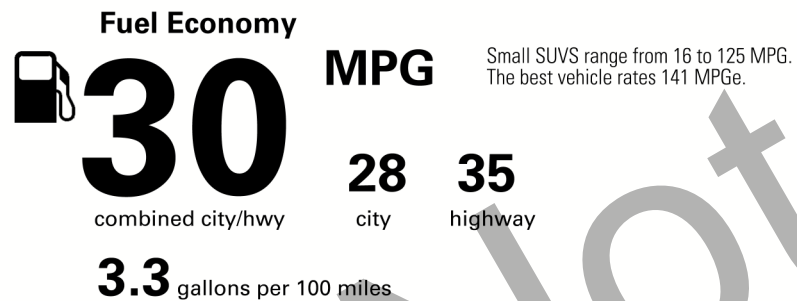

Source: National Highway Traffic Safety Administration (NHTSA)

www.safercar.gov or 1-888-327-4236

- STANDARD EQUIPMENT**
- MECHANICAL & PERFORMANCE**
- 2.5l 4-Cylinder Engine W/ Start-Stop
 - 203 Hp @ 6600 Rpm / 184 Lb-Ft @ 5000 Rpm
 - 8-Speed Automatic Transmission
 - Front-Wheel Drive
- SAFETY & CONVENIENCE**
- Toyota Safety Sense 2.0: Pre-Collision Sys W/ Pedestrian Detection, Full-Speed Range Dynamic Radar Cruise Control, Lane Departure Alert W/ Steering Assist, Lane Tracing Assist, Automatic High Beams, Road Sign Assist
 - 8 Airbags; Star Safety System
 - Backup Camera
 - Latch-Lower Anchor & Tether For Children
 - Blind Spot Monitor W/ Rear Cross-Traffic Alert
 - Safety Connect W/ 1-Year Trial
- EXTERIOR**
- Led Headlights
 - Led Daytime Running Lights
 - Power Tilt/Slide Moonroof
 - 19-In Super Chrome Finish Alloy Wheels
 - Power Liftgate
- INTERIOR**
- Audio - 7-In Touchscreen, 6 Speakers, Handsfree Bluetooth Phone/Music, Usb Media Port, 4 Usb Charge Ports, Siriusxm W/ 3-Month All Access Trial, Android Auto & Apple Carplay Compatible
 - Dual Zone Auto A/C W/ Rear Vents
 - SofTex-Trimmed Seats
 - Power Driver's Seat
 - Smart Key System W/ Push Button Start
 - For Full Product Details, Please Visit Toyota.Com/Rav4
 - **FULL TANK OF GAS**

EPA DOT Fuel Economy and Environment

Gasoline Vehicle

You save \$750
in fuel costs over 5 years compared to the average new vehicle.

Annual fuel cost \$1,350

Actual results will vary for many reasons, including driving conditions and how you drive and maintain your vehicle. The average new vehicle gets 27 MPG and costs \$7,500 to fuel over 5 years. Cost estimates are based on 15,000 miles per year at \$2.70 per gallon. MPGe is miles per gasoline gallon equivalent. Vehicle emissions are a significant cause of climate change and smog.