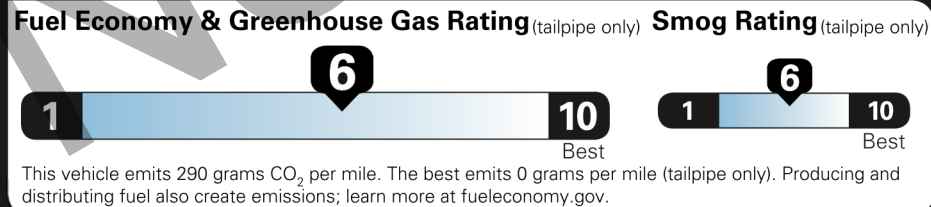

EPA DOT Fuel Economy and Environment

Gasoline Vehicle

You save \$750
in fuel costs over 5 years compared to the average new vehicle.

Annual fuel cost \$1,350

Actual results will vary for many reasons, including driving conditions and how you drive and maintain your vehicle. The average new vehicle gets 27 MPG and costs \$7,500 to fuel over 5 years. Cost estimates are based on 15,000 miles per year at \$2.70 per gallon. MPGe is miles per gasoline gallon equivalent. Vehicle emissions are a significant cause of climate change and smog.